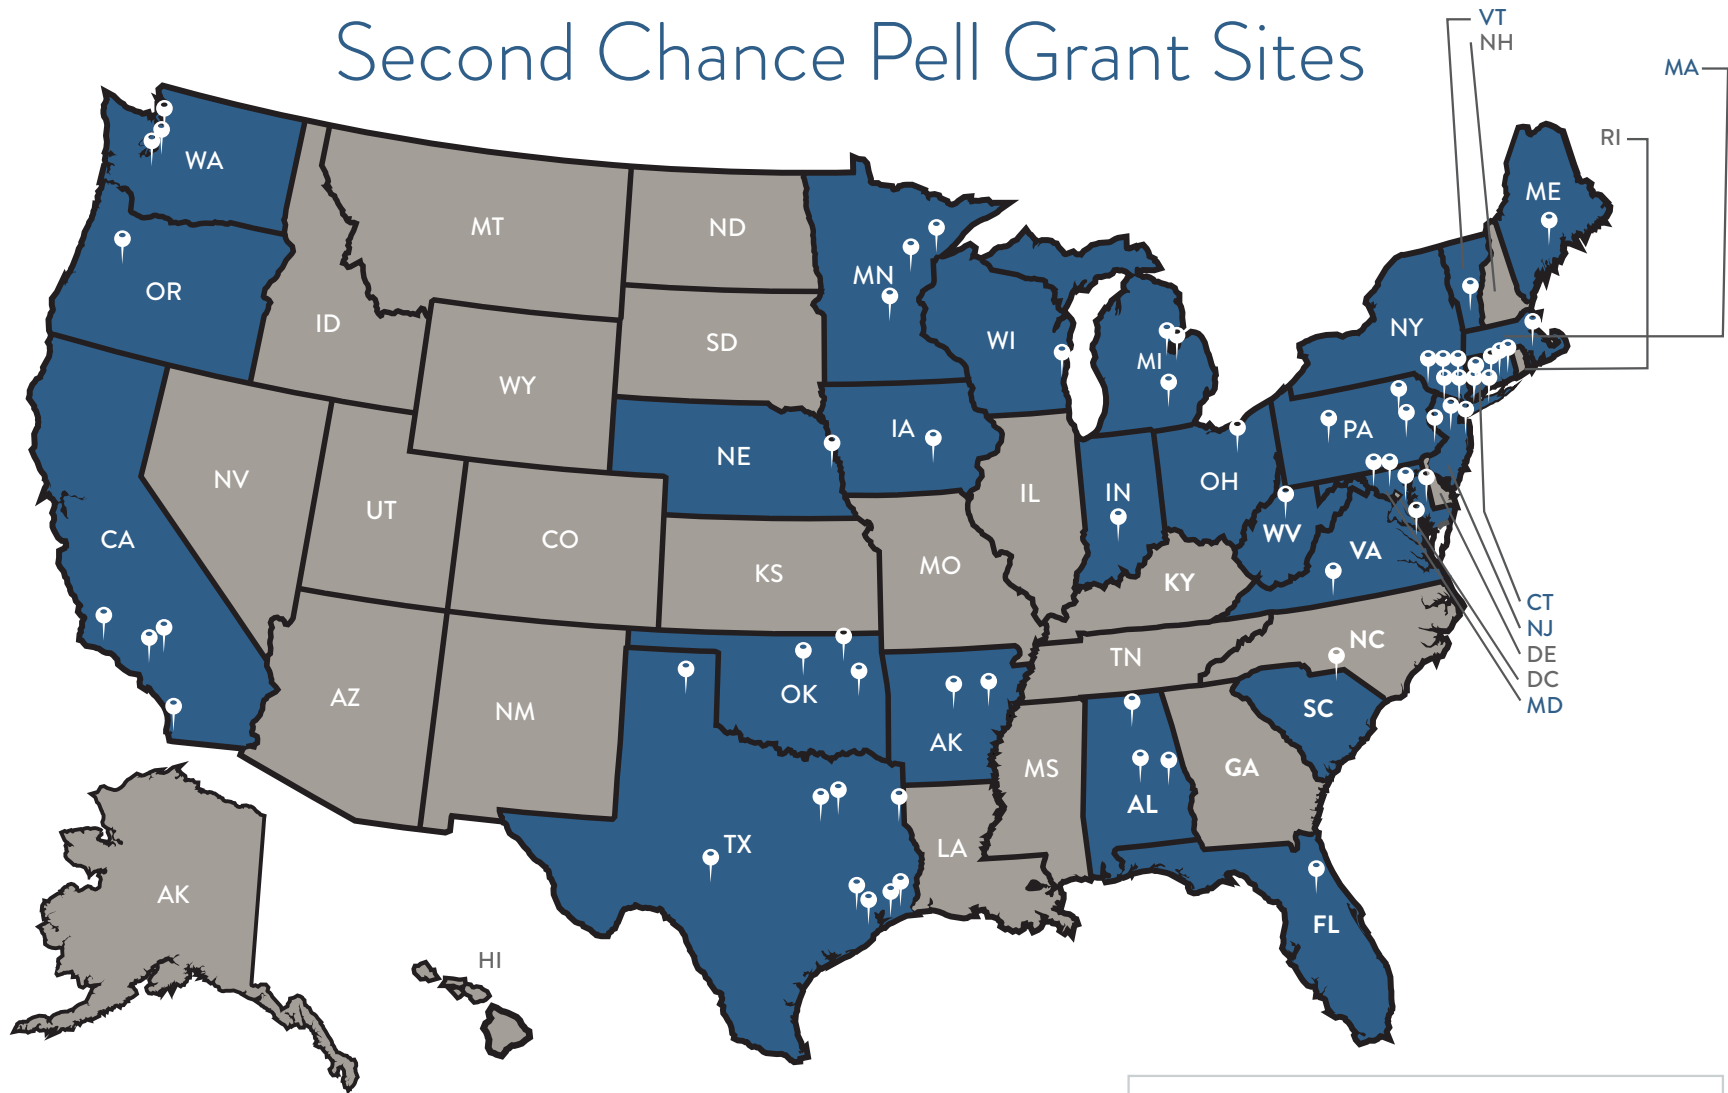

Second Chance Pell Grant Sites

States With Second Chance Pell Sites

- | | | | | | | |
|----------------|------------------|---------------|----------------|--------------------|----------------|-------------------|
| 1. Alabama | 5. Florida | 9. Maryland | 13. Nebraska | 17. Oklahoma | 21. Texas | 25. Wisconsin |
| 2. Arkansas | 6. Iowa | 10. Maine | 14. New Jersey | 18. Oregon | 22. Virginia | 26. West Virginia |
| 3. California | 7. Indiana | 11. Michigan | 15. New York | 19. Pennsylvania | 23. Vermont | |
| 4. Connecticut | 8. Massachusetts | 12. Minnesota | 16. Ohio | 20. South Carolina | 24. Washington | |

Alabama	Auburn University
Alabama	Calhoun Community College
Alabama	Ingram State Technical College
Arkansas	Arkansas State University - Newport
Arkansas	Shorter College
California	California State University Los Angeles
California	Chaffey Community College
California	Cuesta College
California	Southwestern Community College District
Connecticut	Asnuntuck Community College
Connecticut	Middlesex Community College
Connecticut	Quinebaug Valley Community College
Connecticut	Three Rivers College
Florida	Florida Gateway College
Iowa	Iowa Central Community College
Indiana	Holy Cross College
Massachusetts	Mount Wachusett Community College M
Maryland	Anne Arundel Community College
Maryland	Goucher College
Maryland	University of Baltimore
Maryland	Wor-Wic Community College
Maine	University of Maine - Augusta
Michigan	Delta College
Michigan	Jackson College
Michigan	Mott Community College
Minnesota	Fond du Lac Tribal & Community College
Minnesota	Pine Technical and Community College
Minnesota	South Central College
Nebraska	Metropolitan Community College
New Jersey	Rutgers University
New Jersey	Raritan Valley Community College
New York	Bard College
New York	CUNY- Hostos Community College & John Jay College of Criminal Justice